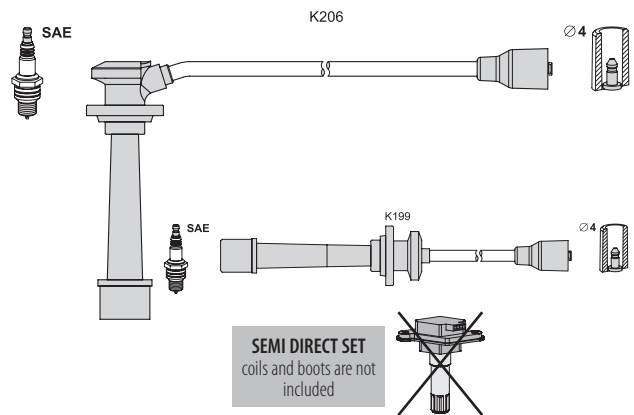

T508B K206-25 K199-20 + + -

Kia Carens I (FC) 1.8	11.00 - 07.02	81	T8
Carens II (FJ) 1.8	07.02 -	93	T8
Clarus (K9A) 1.8 i 16V	07.96 -	85	T8
Clarus Combi (GC) 1.8 i 16V	05.98 -	85	T8
Sephia (FA) 1.5 i 16V	02.96 - 10.97	59	B5
1.6 i	01.95 - 10.97	59	B6
1.8 i 16V	01.95 - 10.97	82	OK24N/OK26Y
Sephia Sedan (FA) 1.5 i 16V	02.96 - 10.97	59	B5
1.8 i 16V	01.95 - 10.97	82	OK24N/OK26Y
Shuma (FB) 1.5 i 16V	10.97 - 03.01	65	BFD, ZYVE
1.8 i 16V	10.97 - 03.01	81	T8
Shuma Sedan (FB) 1.5	03.96 - 12.98	59	OK280
1.5 i 16V	10.97 - 10.01	65	ZYVE, BFD
1.8 GX	05.99 - 10.01	85	
Shuma II (FB) 1.8	04.03 - 08.04	84	T8
Spectra 1.5 i 16V	99 - 03	65	
1.8 i 16V	01 - 08.04	84