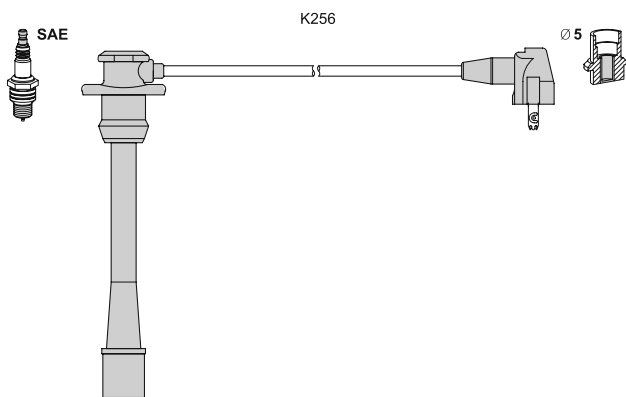

T588P K256 65 50 50 35 -

Toyota 4 Runner 2.7 i	11.95 - 03.96	112	3RZ-FE