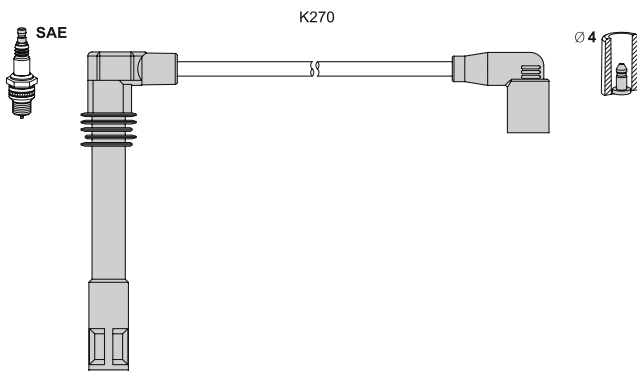

application → T887C (original)

T004B K271 50 45 35 30 - original T874C