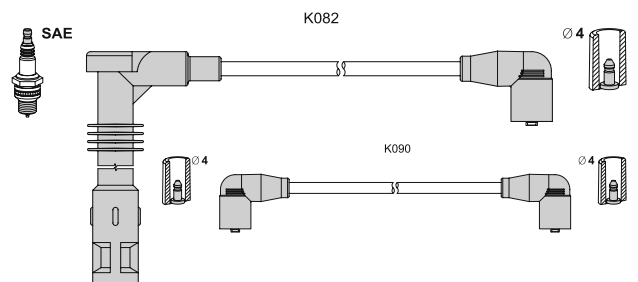

T103C K082 80 80 65 65 K090 55 alternative T089B

VW Corrado (531) 1.8 16V	04.89 - 07.92	100	KR
2.0i 16V	08.91 - 12.95	100	9A