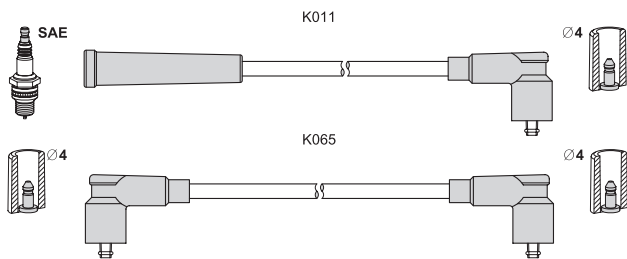

T372S K011 25 35 40 50 K065 30

Skoda Felicia I (6U1) 1.3i (SPI)	10.94 - 03.98	40	135B/AMG
1.3i (SPI)	10.94 - 03.98	50	136B/AMH
Felicia I Combi 1.3i (SPI)	08.95 - 03.98	40	135B/AMG
1.3i (SPI)	08.95 - 03.98	50	136B/AMH
Felicia I Pick Up 1.3i (SPI)	06.97 - 04.02	40	135B/135M
1.3i (SPI)	06.97 - 04.02	50	136B/136M