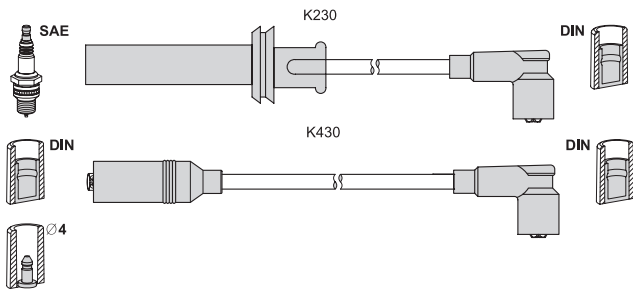

T 240B

ignition lead sets - summary

T240B K230 46 53 60 70 K430 57

Lancia Delta I 2.0 HF Integrale	12.86 - 12.92	130	831 C5.046
2.0 16V HF Integrale	03.89 - 09.91	144	831 D5.000