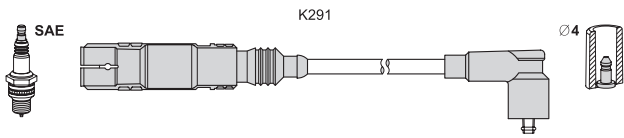

# T 083B

ignition lead sets - summary

**T083B K291 72 86 66 71 57 - original T101C**

application → T101C (original)

**T084B K320 70 70 70 70 K321 55 original T104C**

application → T104C (original)

**T086B K288 60 60 60 60 K065 60 original T657C**