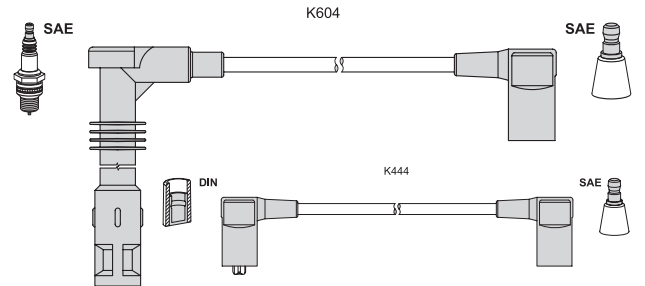

T390C K604 49 53 55 66 71 74 74 83 89 91 96 106 K444 63 63

alternative T024B

Mercedes 600 (W140) 6.0	04.91 - 12.92	300	M 120.982/_980
S 600 (W140) 6.0	01.93 - 10.98	290	M 120.982/_980
S 600 (C140) Coupe 6.0	09.92 - 02.99	290	M 120.982/_980
SL 600 (R129)	07.92 - 10.01	290	M 120.981