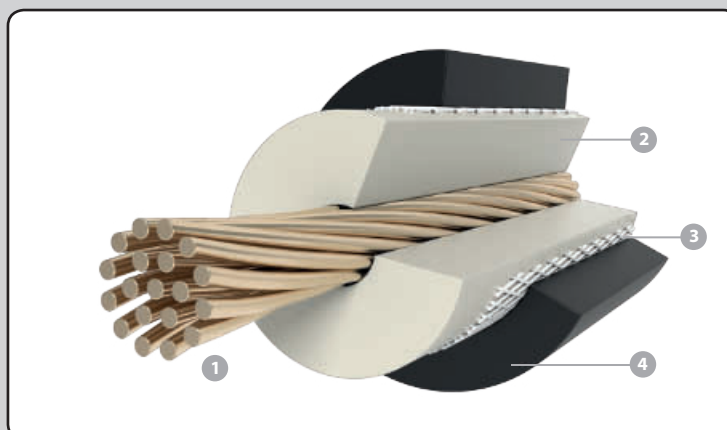

Ignition lead sets – marking, technical specifications

Copper core

Ignition cables consist of a core, inner insulation and outer jacket. The copper core (1) guarantees a loss-free transmission of energy over the cable and consists of stranded tin plated copper wires. The inner insulation (2) provides superior heat resistance and dielectric strength while the tape braiding (3) adds strength and flexibility. The outer silicone jacket (4) protects the cable from the working environment under the bonnet.

The suppression is carried out by a suppression resistor implemented in the body of suppressed spark plug boot and coil (distributor) boot connectors. The spark plug boot connectors are often shielded by a metal plate for higher heat and mechanical protection. The typical value of the resistor element is 1 or 5 kΩ.

Technical specification - cable parameters - copper core

type of TESLA set	cable diameter	outer jacket	temperature range	class ISO 3808	cable colour
TxxxC	7 mm	silicone	-40 ... + 220°C	E	black

Inductive core

Ignition cables consist of a core, inner insulation and outer jacket. The inductive core (1) consists of a kevlar cord (a), a ferrite loaded conductive layer (b) and thin stainless steel wire (c) wound over the substrate fixed by sprayed coating (d). The kevlar cord ensures excellent tension strength and stability while the winding with the substrate ensures maximum efficiency of energy transmission with suppression. The inner insulation (2) provides superior heat resistance and dielectric strength while the tape braiding (3) adds strength and flexibility. The outer silicone jacket (4) protects the cable from the working environment under the bonnet. Ignition leads are equipped with various types of terminals on each end. The terminals are covered by silicone rubber boots for insulation and protection against the working environment under the bonnet. Shapes of these components correspond to the OE requirements.