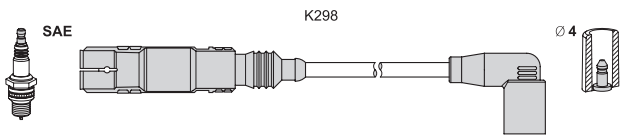

T095B K298 55 63 63 74 77 - original T102C

application → T102C (original)