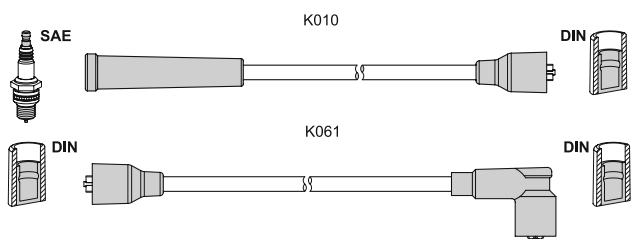

T244B K010 40 40 40 30 K061 80

Lancia Beta H.P.E. 1.6	08.80 - 09.84	74	828 B.000
2.0 i.e.	05.81 - 09.84	90	828 B4.000
Y10 (156) 1.0 Fire	03.85 - 06.89	33	156 A 2.000
1.0 Fire cat	10.87 - 02.92	33	156 A2.246
1.0 Fire Allrad	12.87 - 02.92	33	156 A2.246
1.0 Turbo	03.85 - 02.89	62	156 A 1.000