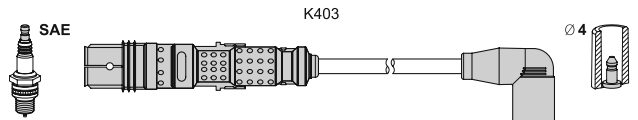

T102C K403 80 77 66 66 58 - alternative T095B

VW Bora (1J2) 2.3 V5 4motion	01.99 - 04.00	110	AGZ
Bora Combi (1J6) 2.3 V5	05.99 - 10.00	110	AGZ
2.3 V5 4motion	05.99 - 04.00	110	AGZ
Golf IV Variant (1J5) 2.3 V5	05.99 - 04.00	110	AGZ
2.3 V5 4motion	05.99 - 04.00	110	AGZ
Passat 2.3 VR5 syncro	09.97 - 04.98	110	AGZ
Passat Variant 2.3 VR5	09.97 - 04.98	110	AGZ