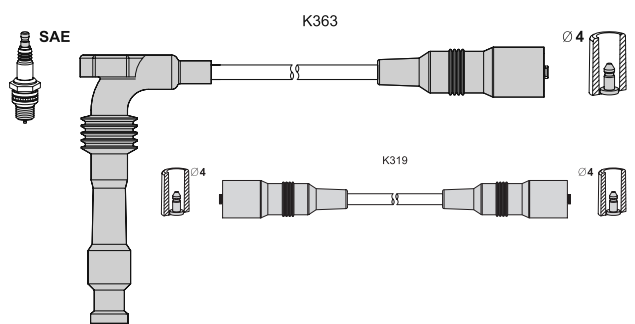

application → T292C (original)

T094B K288 85 75 75 55 55 K065 35 original T675C