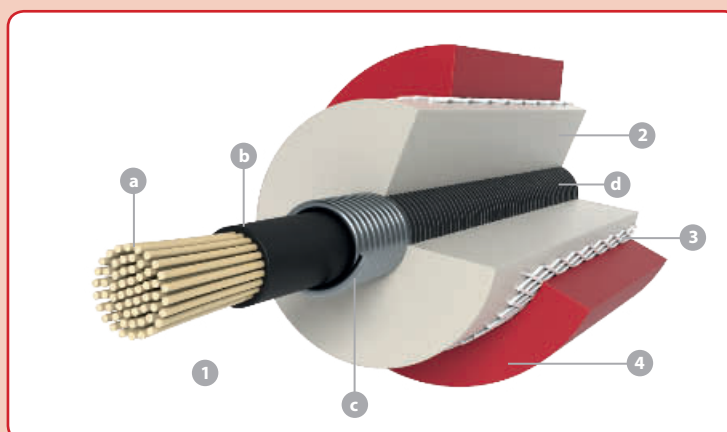

### Copper core

Ignition cables consist of a core, inner insulation and outer jacket. The copper core (1) guarantees a loss-free transmission of energy over the cable and consists of stranded tin plated copper wires. The inner insulation (2) provides superior heat resistance and dielectric strength while the tape braiding (3) adds strength and flexibility. The outer silicone jacket (4) protects the cable from the working environment under the bonnet.

The suppression is carried out by a suppression resistor implemented in the body of suppressed spark plug boot and coil (distributor) boot connectors. The spark plug boot connectors are often shielded by a metal plate for higher heat and mechanical protection. The typical value of the resistor element is 1 or 5 kΩ.

### Inductive core

Ignition cables consist of a core, inner insulation and outer jacket. The inductive core (1) consists of a kevlar cord (a), a ferrite loaded conductive layer (b) and thin stainless steel wire (c) wound over the substrate fixed by sprayed coating (d). The kevlar cord ensures excellent tension strength and stability while the winding with the substrate ensures maximum efficiency of energy transmission with suppression. The inner insulation (2) provides superior heat resistance and dielectric strength while the tape braiding (3) adds strength and flexibility. The outer silicone jacket (4) protects the cable from the working environment under the bonnet. Ignition leads are equipped with various types of terminals on each end. The terminals are covered by silicone rubber boots for insulation and protection against the working environment under the bonnet. Shapes of these components correspond to the OE requirements.