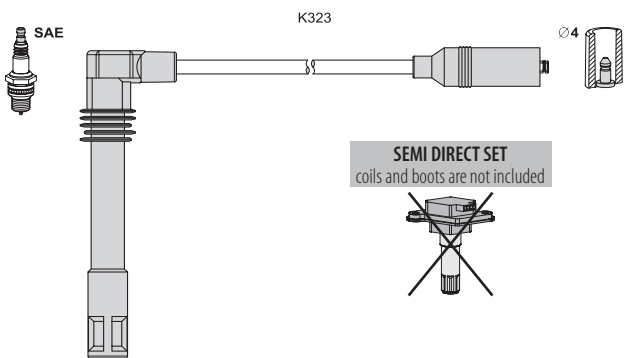

application → T594C (original)

T089B K280 80 80 65 65 K528 55 original T103C