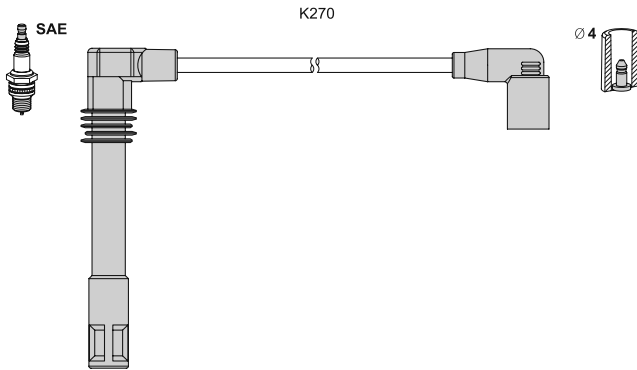

# T 001B

ignition lead sets - summary

**T001B** K540 95 95 100 100 110 110 110 110 K337 100 original T932C

application → T932C (original)

**T002B** K270 75 65 60 55 - original T818C

application → T818C (original)