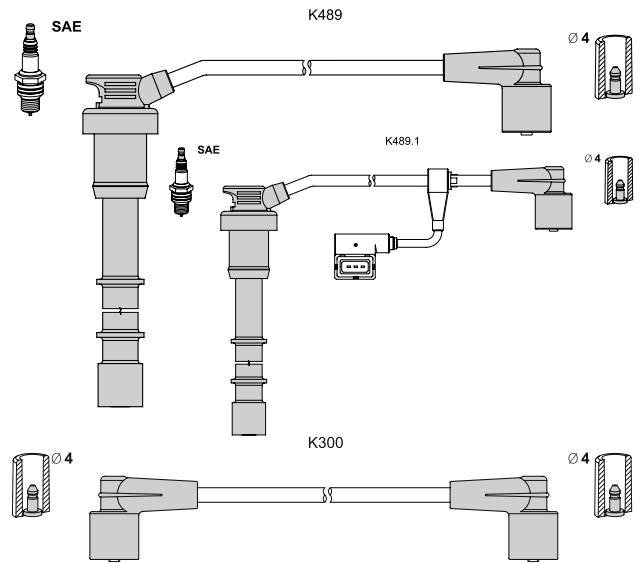

T720B K489 26 29 44 52 67 K489.1 72 (sensor) K300 80 **original T720C**

application → T720C