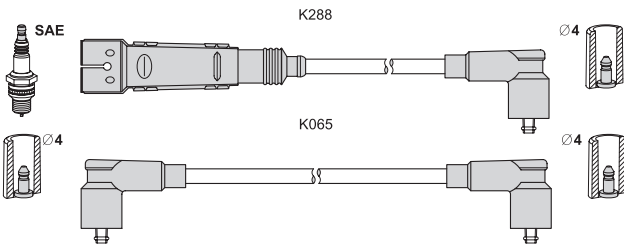

# T 083B

ignition lead sets - summary

**T083B K291 72 86 66 71 57 - original T101C**

application → T101C (original)

**T084B K320 70 70 70 70 K321 55 original T104C**

application → T104C (original)

**T086B K288 60 60 60 60 K065 60 original T657C**