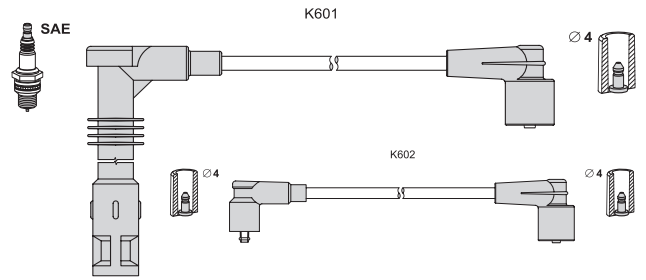

T944B K601 77 84 84 96 K602 36

original T590C

application → T590C (original)