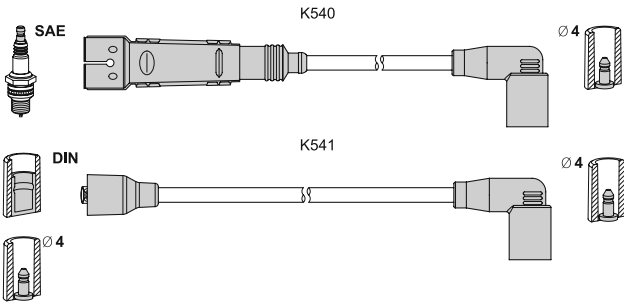

application → T931C (original)

T088B K323 30 30 + + - original T594C