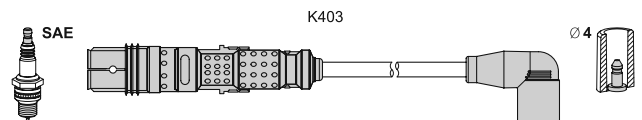

T406C K403 43 55 58 60 -

alternative T056B

Audi A1 (8X1) 1.2 TFSI	05.10 -	63	CBZA
A1 Sportback(8XA) 1.2 TFSI	01.12 -	63	CBZA
A3 (8P1) 1.2 TSI	04.10 - 08.12	77	CBZB
A3 Cabrio (8P7) 1.2 TFSI	03.10 -	77	CBZB
A3 Sportback(8PA) 1.2 TSI	04.10 -	77	CBZB
Seat Altea (5P1) 1.2 TSI	04.10 -	77	CBZB
Altea XL 1.2 TSI	04.10 -	77	CBZB
Ibiza V (6J5) 1.2 TSI	09.10 -	77	CBZB
Ibiza V Sportcoupe 1.2 TSI	09.10 -	77	CBZB
Ibiza V ST (6J8) 1.2 TSI	09.10 -	77	CBZB
Ibiza V ST (6J8) 1.2 TSI	09.12 -	63	CBZA
Leon (1P1) 1.2 TSI	02.10 -	77	CBZB
Toledo IV (KG3) 1.2 TSI	07.12 -	63	CBZA
Toledo IV (KG3) 1.2 TSI	07.12 -	77	CBZB
Skoda Fabia 1.2 TSI	03.10 -	63	CBZA
Fabia 1.2 TSI	03.10 -	77	CBZB
Fabia Combi 1.2 TSI	03.10 -	63	CBZA
Fabia Combi 1.2 TSI	03.10 -	77	CBZB
Octavia (1Z3) 1.2 TSI	02.10 -	77	CBZB
Octavia Combi (1Z5) 1.2 TSI	02.10 -	77	CBZB
Rapid 1.2 TSI	07.12 -	63	CBZA
Rapid 1.2 TSI	07.12 -	77	CBZB
Rapid Spaceback 1.2 TSI	07.12 -	63	CBZA
Rapid Spaceback 1.2 TSI	07.12 -	77	CBZB
Roomster (5J) 1.2 TSI	03.10 -	63	CBZA
Roomster (5J) 1.2 TSI	03.10 -	77	CBZB
Roomster Praktik 1.2 TSI	03.10 -	63	CBZA
Yeti 1.2 TSI	09.09 -	77	CBZB
VW Beetle (5C1) 1.2 TSI	07.11 -	77	CBZB
Beetle Cabriolet (5C7)	12.12 -	77	CBZB
Caddy III Combi 1.2 TSI	09.10 -	63	CBZA
1.2 TSI	09.10 -	77	CBZB
Caddy III Van 1.2 TSI	09.10 -	63	CBZA
1.2 TSI	09.10 -	77	CBZB

T 406C