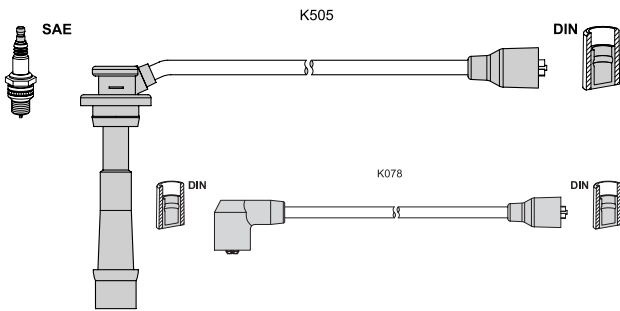

T512B K505 60 55 40 40 K078 40

Suzuki Wagon R+ (EM) 1.0	02.98 - 05.00	48	K10A
1.2	02.98 - 05.00	51	K12A
1.2 4WD	02.98 - 05.00	51