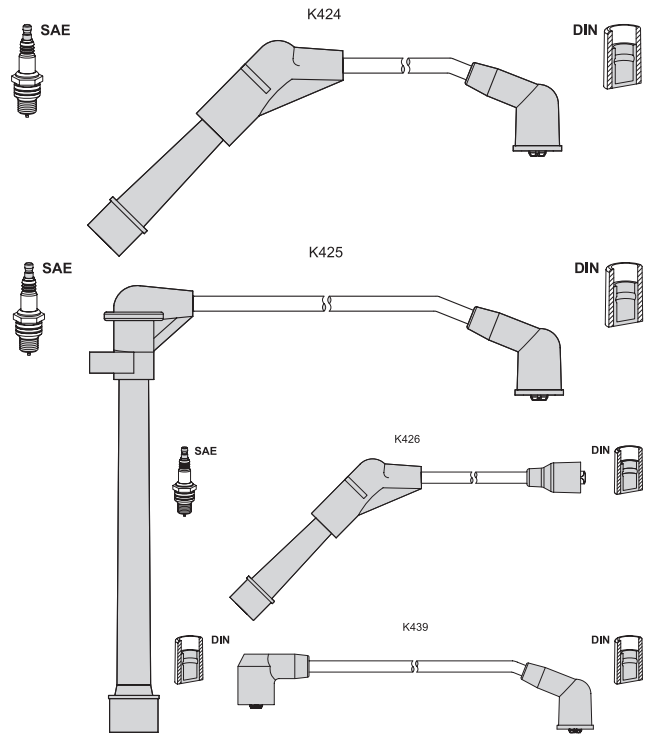

T265B K424 35 K425 65 70 68 K426 45 60 K439 30

Nissan Maxima (J30) 3.0 i	10.88 - 06.94	125	VG30E