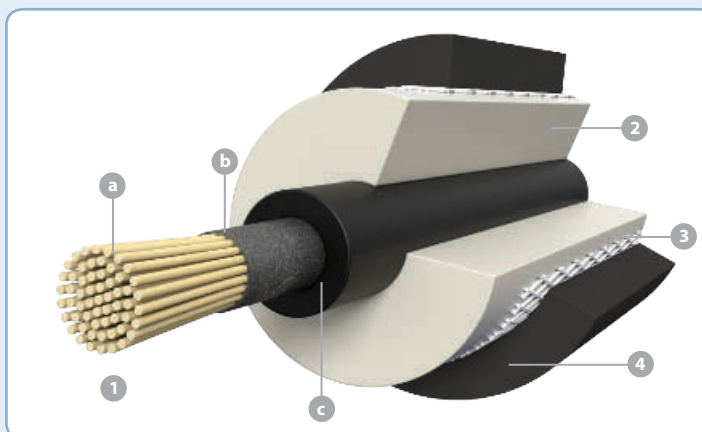

### Resistive core

Ignition cables consist of a core, inner insulation and outer jacket. The conductive silicone core (1) is formed by carbon impregnated glass fibre bundle cord (a), covered with conductive latex coating (b), and by conductive silicone layer (c) of a defined thickness. The special cord ensures high tension strength and stability while the conductive silicone ensures maximum efficiency of both energy transmission and suppression. The inner insulation (2) provides superior heat resistance and dielectric strength while the tape braiding (3) adds strength and flexibility. The outer silicone jacket (4) protects the cable from the working environment under the bonnet. Ignition leads are equipped with various types of terminals on each end. The terminals are covered by silicone rubber boots for insulation and protection against the working environment under the bonnet. Shapes of these components correspond to the OE requirements.

### Copper core

Ignition cables consist of a core, inner insulation and outer jacket. The copper core (1) guarantees a loss-free transmission of energy over the cable and consists of stranded tin plated copper wires. The inner insulation (2) provides superior heat resistance and dielectric strength while the tape braiding (3) adds strength and flexibility. The outer silicone jacket (4) protects the cable from the working environment under the bonnet.