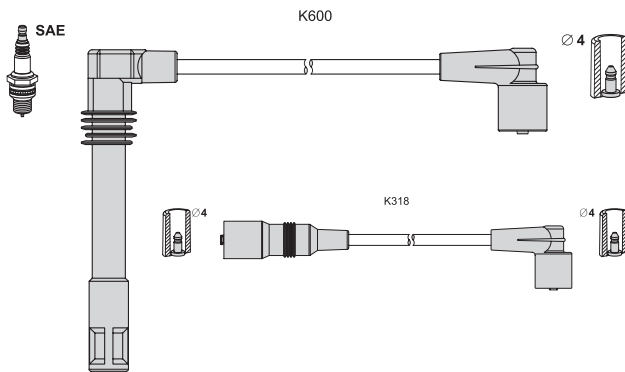

T979B K600 25 25 50 55 80 85 90 95 K318 30 30 original T589C

application → T589C (original)