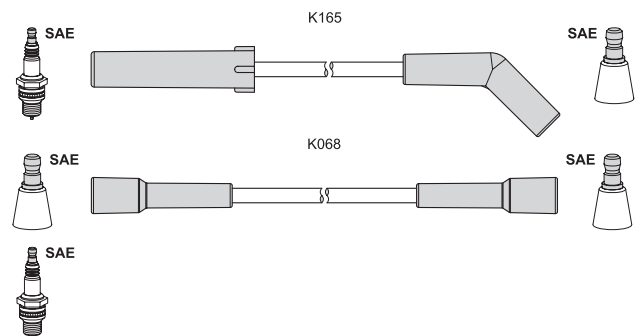

T959B K165 45 55 65 75 K068 65

Citroen XM (Y3) 2.0	05.89 - 04.94	84	
2.0 i	05.89 - 04.94	79	RDZ (XU10MZ)
XM Break (Y3) 2.0	10.91 - 07.94	85