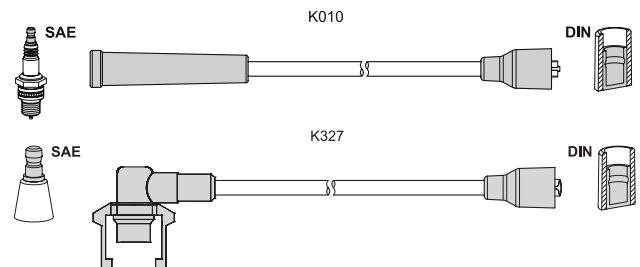

T647B K010 30 40 40 40 K327 40

Renault Twingo (C06_) 1.2	03.93 - 10.96	40	C3G 702/C3G 700
Twingo Van (S06_) 1.2	03.93 - 05.96	40	C3G 702/C3G 700