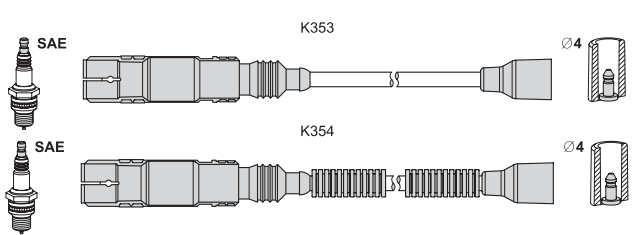

application → T170C (original)

T093B K363 35 50 60 70 75 90 K319 42 original T292C