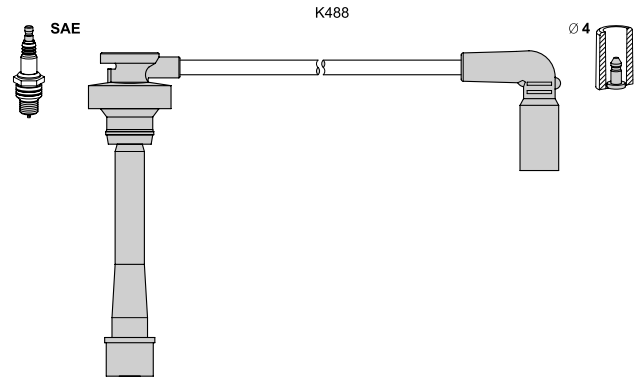

T315B K488 30 40 44 53 -

Great Wall Hover 2.4	05 - 10	95	4G64S4M