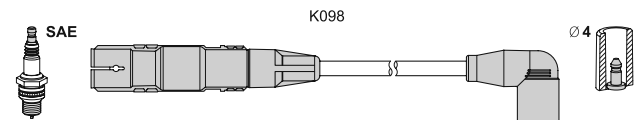

T153C K098 80 77 66 66 59 -

alternative T081B

VW Bora (1J2) 2.3 V5	10.98 - 10.00	110	AGZ
2.3 V5 4motion	12.98 - 12.98	110	AGZ
Golf IV (1J1) 2.3 V5	08.97 - 10.00	110	AGZ
2.3 V5 4motion	12.98 - 04.99	110	AGZ