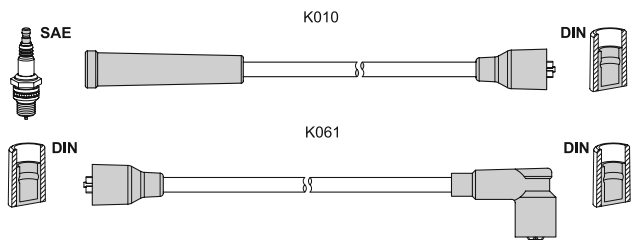

T241B K010 40 50 60 70 K061 50

Lancia Prisma 1.6 i.e.	05.86 - 12.89	80	831 B7.000
1.6 i.e. Super	05.87 - 12.89	66	149 C2.000
2.0 i.e. Allrad	04.86 - 12.89	85	831 B4.000