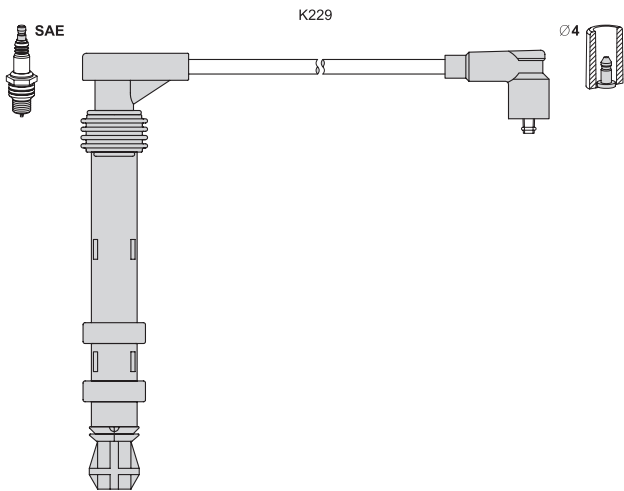

T845B K229 55 45 40 25 -

Fiat Brava (182) 1.6 16V	10.95 - 10.01	66	182 A6.000
1.6 16V	02.96 - 10.01	76	182 A4.000
Bravo (182) 1.6 16V	10.95 - 10.01	66	182 A6.000
1.6 16V	03.96 - 10.01	76	182 A4.000
Doblo (119) 1.6 16V	10.01 -	76	182 B6.000
1.6 Natural Power	09.02 -	76	182 B6.000
Doblo Cargo (223) 1.6 16V	10.01 -	76	182 B6.000
1.6 Natural Power	09.02 -	76	182 B6.000
Marea (185) 1.6 16V 100	09.96 - 05.02	76	182 A4.000
1.6 16V 100	04.97 - 02.99	75	185 A3.000
1.6 16V 100 Bipower	04.99 - 05.02	76	186 A4.000/185 A3.000
Marea Weekend 1.6 16V	09.96 - 05.02	76	182 A4.000
Multipla (186) 1.6	09.00 - 06.10	76	182 B6.000
1.6 16V	04.02 - 06.10	70	182 B6.000
1.6 16V 100	04.99 - 06.10	76	182 A4.000
1.6 16V Blupower	04.99 - 06.10	70	186 A3.000
1.6 16V Bipower	04.99 - 06.10	76	186 A4.000
1.6 16V Bipower	10.01 - 06.10	76	182 B6.000
1.6 16V GPL	10.01 - 06.10	76	182 B6.000
Palio (178BX) 1.6 16V	04.96 -	74	178 B3.000
Palio Weekend 1.6 16V	04.96 - 02.01	74	178 B3.000
1.6 16V	02.01 -	76	182 B6.000
Siena (178_) 1.6 16V	09.98 -	78	178 B3.000
Lancia Dedra (835) 1.6 16V	01.96 - 07.99	76	182 A4.000
Dedra S.W. (835) 1.6 16V	01.96 - 07.99	76	182 A4.000
Delta II (836) 1.6 i.e.	03.96 - 08.99	66	182 A6.000
1.6 i.e. 16V	01.96 - 08.99	76	182 A4.000
Lybra (839AX) 1.6 16V	07.99 - 10.05	76	182 A4.000