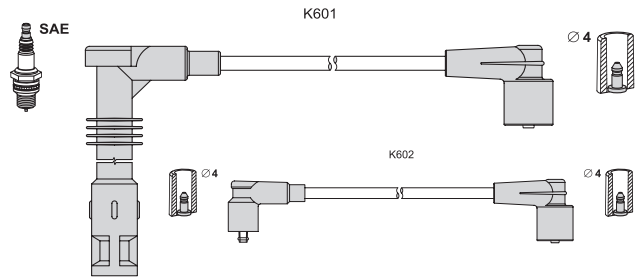

T954B K601 77 77 84 96 K602 48 original T592C

application → T592C (original)