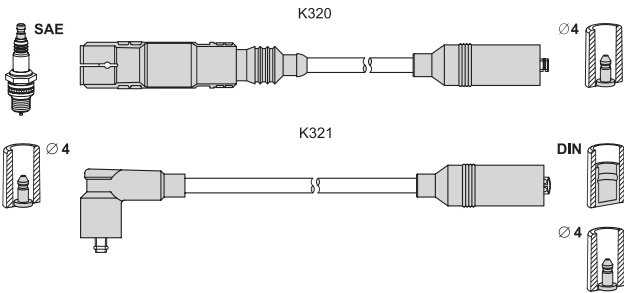

# T 083B

ignition lead sets - summary

**T083B K291 72 86 66 71 57 - original T101C**

application → T101C (original)

**T084B K320 70 70 70 70 K321 55 original T104C**

application → T104C (original)

**T086B K288 60 60 60 60 K065 60 original T657C**