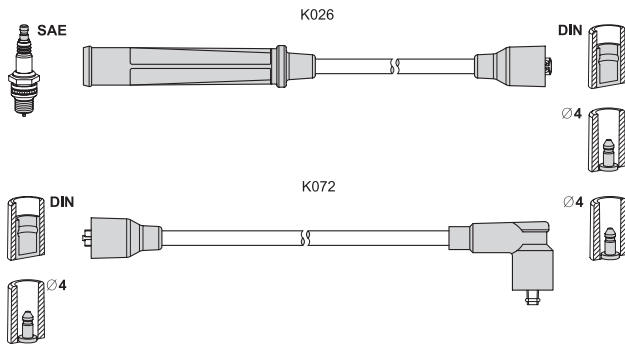

T207B K026 40 50 50 60 K072 40

application → T701C (original)