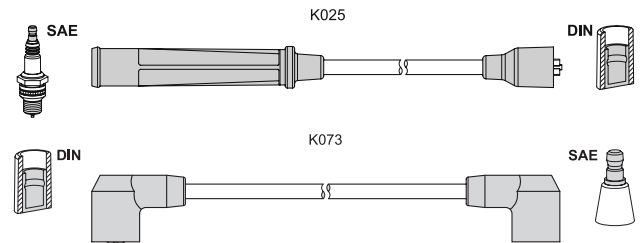

T378B K025 70 70 70 80 K073 95

Volvo 240 (P242, P244) 2.0	08.84 - 07.85	76	B 200 K
240 Combi (P245) 2.0	08.84 - 07.85	76	B 200 K
340-360 (343, 345) 2.0	08.80 - 07.83	70	B 19 A/B 200 K
2.0	08.84 - 07.87	77	B 200 K
2.0	08.88 - 07.89	80	B 200 F
2.0	08.87 - 07.88	81	B 200 F
2.0	08.86 - 07.88	82	B 200 E/B 200 F
340-360 Sedan 2.0	08.84 - 07.90	75	B 200 K
2.0	08.84 - 07.87	77	B 200 K
2.0	08.88 - 07.89	80	B 200 F
2.0	08.86 - 07.88	82	B 200 EA
2.0	08.84 - 07.86	85	B 200 E
2.0	08.84 - 07.86	87	B 200 E