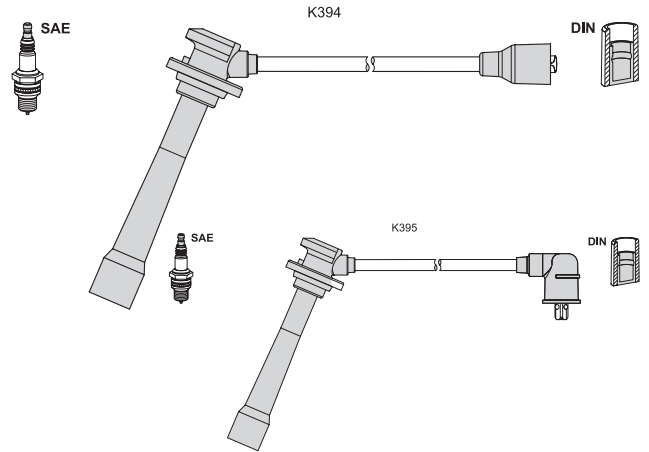

T237B K394 38 K395 78 50 93 62 71 -

Kia Carnival (UP) 2.5 V6	08.99 - 10.01	121	KRV6
Carnival II 2.5 V6	10.01 -	110	K5