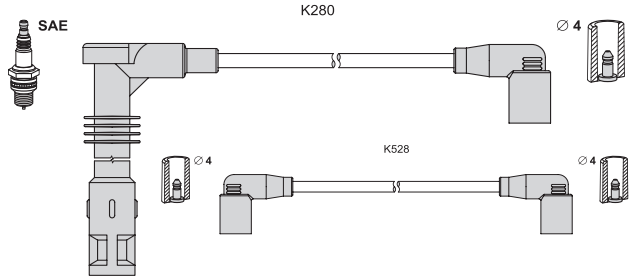

application → T103C (original)

T091B K277 23 27 30 43 - original T177C