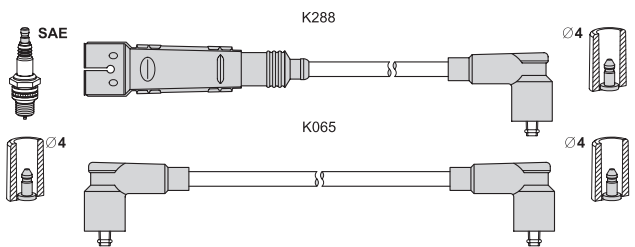

application → T675C (original)